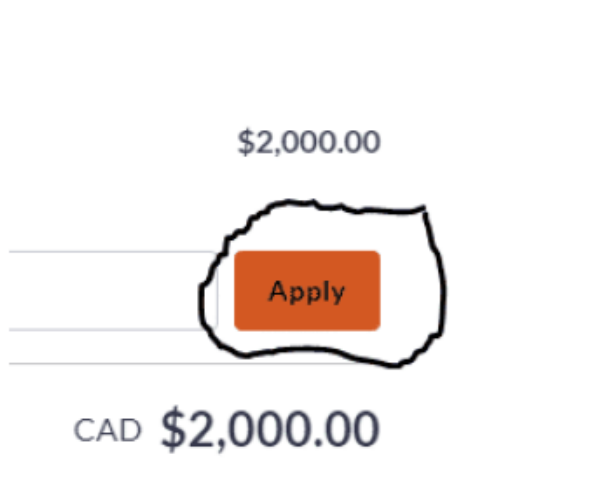

Step 2

Step 2 Select the Buy button

Once you are here, it is now time to select the "Buy \$2000.00" orange button.

Step 3

Step 3 Enter the Coupon Code

Coupon

earlylead

Apply

Total

CAD \$2,000.00

Need help placing your order? [Contact us](#)

Use the following coupon code to access your Learning Series "earlylead"

Step 4

Step 4 Select the "Apply" Button

Step 5

Step 5 Complete Purchase